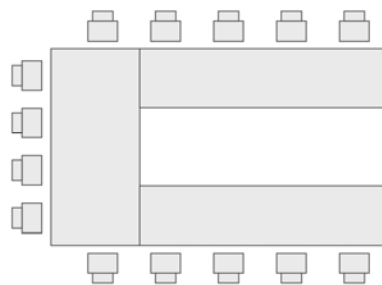

FUNCTION ROOM	Room Hire	Area	Height	Theatre	Open Oval	U Shape	Cocktail	Dinner
Southbank Room	\$350.00	109m <sup>2</sup>	3m	80 people	48 people	18 people	60 people	70 people
Northbank Room	\$250.00	97m <sup>2</sup>	3m	50 people	40 people	22 people	80 people	60 people
Annex	\$100.00	44m <sup>2</sup>	3m	TO BE BOOKED IN CONJUNCTION WITH THE SOUTHBANK OR NORTHBANK ROOM				
Southbank Room & Annex	\$450.00	153m <sup>2</sup>	3m	100 people	72 people	18 people	120 people	100 people
Northbank Room & Annex	\$350.00	141m <sup>2</sup>	3m	50 people	40 people	22 people	120 people	80 people
Lakefront Banquet Room	\$500.00	250m <sup>2</sup>	3m	130 people	110 people	-	160 people	140 people
Eastside Room	\$250.00	80m <sup>2</sup>	5m	70 people	48 people	22 people	70 people	70 people
Lakeside Room	\$600.00	460m <sup>2</sup>	5m	250 people	160 people	40 people	200 people	140 people
Lakeside Function Centre	\$750.00	540m <sup>2</sup>	5m	300 people	192 people	-	300 people	250 people
Brebner Room	\$195.00	27m <sup>2</sup>	3m	30 people	-	15 people	-	-
Cameron Room	\$195.00	27m <sup>2</sup>	3m	30 people	-	15 people	-	-
Reflections Cocktail Lounge	\$250.00	-	-	-	-	-	80 people	-

LAKEFRONT BANQUET ROOM

LAKESIDE FUNCTION CENTRE

OPEN OVAL

U SHAPE

THEATRE STYLE