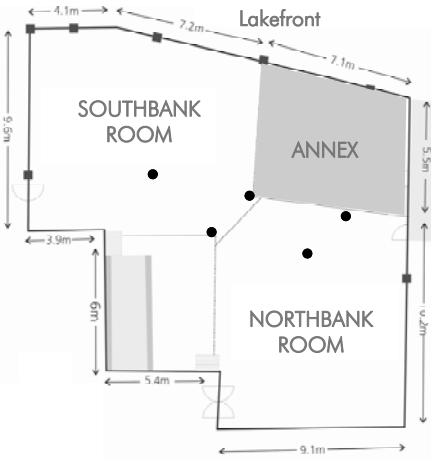

FUNCTION ROOM	Room Hire	Area	Height	Theatre	Open Oval	U Shape	Cocktail	Dinner
Southbank Room	\$350.00	109m <sup>2</sup>	3m	80 people	48 people	18 people	60 people	70 people
Northbank Room	\$250.00	97m <sup>2</sup>	3m	50 people	40 people	22 people	80 people	60 people
Annex	\$100.00	44m <sup>2</sup>	3m	TO BE BOOKED IN CONJUNCTION WITH THE SOUTHBANK OR NORTHBANK ROOM				
Southbank Room & Annex	\$450.00	153m <sup>2</sup>	3m	100 people	72 people	18 people	120 people	100 people
Northbank Room & Annex	\$350.00	141m <sup>2</sup>	3m	50 people	40 people	22 people	120 people	80 people
Lakefront Banquet Room	\$500.00	250m <sup>2</sup>	3m	130 people	110 people	-	160 people	140 people
Eastside Room	\$250.00	80m <sup>2</sup>	5m	70 people	48 people	22 people	70 people	70 people
Lakeside Room	\$600.00	460m <sup>2</sup>	5m	250 people	160 people	40 people	200 people	140 people
Lakeside Function Centre	\$750.00	540m <sup>2</sup>	5m	300 people	192 people	-	300 people	250 people
Brebner Room	\$195.00	27m <sup>2</sup>	3m	30 people	-	15 people	-	-
Cameron Room	\$195.00	27m <sup>2</sup>	3m	30 people	-	15 people	-	-
Reflections Cocktail Lounge	\$250.00	-	-	-	-	-	80 people	-

LAKEFRONT BANQUET ROOM

LAKESIDE FUNCTION CENTRE

OPEN OVAL

U SHAPE

THEATRE STYLE