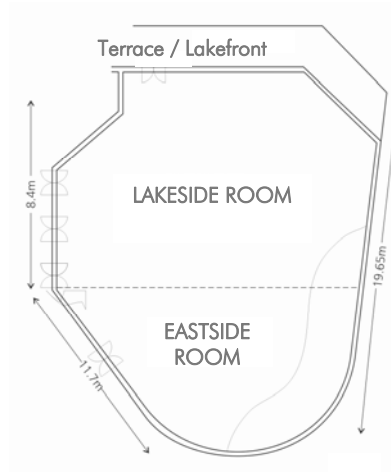

FUNCTION ROOM	Room Hire	Area	Height	Theatre	Open Oval	U Shape	Cocktail	Dinner
Southbank Room	\$350.00	109m <sup>2</sup>	3m	80 people	48 people	18 people	60 people	70 people
Northbank Room	\$250.00	97m <sup>2</sup>	3m	50 people	40 people	22 people	80 people	60 people
Annex	\$100.00	44m <sup>2</sup>	3m	TO BE BOOKED IN CONJUNCTION WITH THE SOUTHBANK OR NORTHBANK ROOM				
Southbank Room & Annex	\$450.00	153m <sup>2</sup>	3m	100 people	72 people	18 people	120 people	100 people
Northbank Room & Annex	\$350.00	141m <sup>2</sup>	3m	50 people	40 people	22 people	120 people	80 people
Lakefront Banquet Room	\$500.00	250m <sup>2</sup>	3m	130 people	110 people	-	160 people	140 people
Eastside Room	\$250.00	80m <sup>2</sup>	5m	70 people	48 people	22 people	70 people	70 people
Lakeside Room	\$600.00	460m <sup>2</sup>	5m	250 people	160 people	40 people	200 people	140 people
Lakeside Function Centre	\$750.00	540m <sup>2</sup>	5m	300 people	192 people	-	300 people	250 people
Brebner Room	\$195.00	27m <sup>2</sup>	3m	30 people	-	15 people	-	-
Cameron Room	\$195.00	27m <sup>2</sup>	3m	30 people	-	15 people	-	-
Reflections Cocktail Lounge	\$250.00	-	-	-	-	-	80 people	-

LAKEFRONT BANQUET ROOM

LAKESIDE FUNCTION CENTRE

OPEN OVAL

U SHAPE

THEATRE STYLE